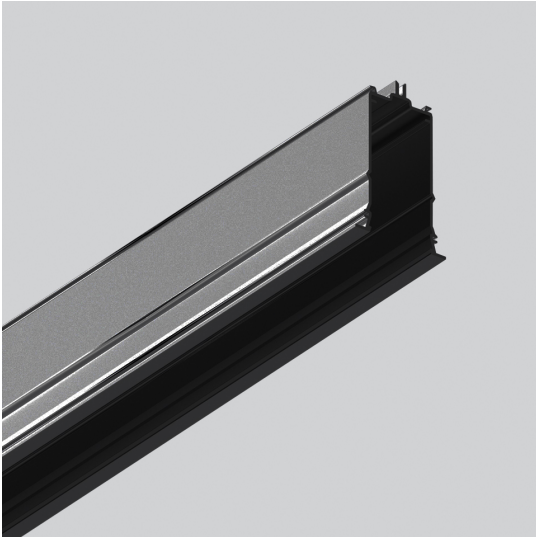

## DESCRIPTION

A modular system for ceiling or wall-recessed installation, to be installed as a continuous line or with angles, composed of structural modules in extruded aluminium, of pre-wired gear plates with through-wiring and quick-connection system of optics systems and components for connecting, fixing, joining or finishing the system. The prewired LED plates were designed for diffused emission, wall washer light, prismoptic or controlled emission, for projectors integration (PAD or Cube 37), for 3 phase track alimentation. Complies with standard EN60598-1 and any other specific standard.

## CARACTÉRISTIQUES

- Code Produit : **M293610**
- Couleur: **Black**
- Installation: **Encastré**
- Séries: **Architectural Indoor**
- dessiné par: **Carlotta de Bevilacqua, Paola di Arianello**

## DIMENSIONS

- Longueur : **3550 mm**

## ACCESSOIRES

90° angle. To mechanically connect two recessed modules on perpendicular planes. Black (trim) M293810

90° joint. To mechanically connect two recessed modules on the same plane - Trim - Black (To be ordered with kit cover angle cod. AE44001 / AE44004) M293910