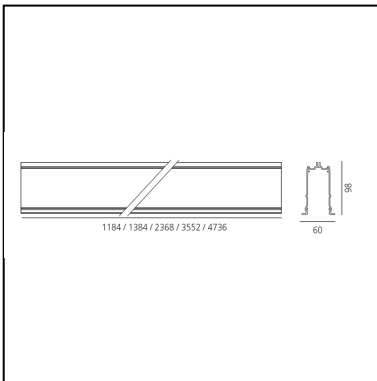

Algoritmo System - Diffused Emission - Structural module recessed - Trim 3552mm White

Carlotta de Bevilacqua
Paola di Arianello

DESCRIPTION

A modular system for ceiling or wall-recessed installation, to be installed as a continuous line or with angles, composed of structural modules in extruded aluminium, of pre-wired gear plates with through-wiring and quick-connection system of optics systems and components for connecting, fixing, joining or finishing the system. The prewired LED plates were designed for diffused emission, wall washer light, prismoptic or controlled emission, for projectors integration (PAD or Cube 37), for 3 phase track alimentation. Complies with standard EN60598-1 and any other specific standard.

CARACTÉRISTIQUES

- Code Produit : **M293620**
- Couleur: **White**
- Installation: **Encastré**
- Séries: **Architectural Indoor**
- dessiné par: **Carlotta de Bevilacqua, Paola di Arianello**

DIMENSIONS

- Longueur : **3550 mm**

ACCESSOIRES

90° joint. To mechanically connect two recessed modules on perpendicular planes. White (trim) M293820

90° joint. To mechanically connect two recessed modules on the same plane - Trim - White (To be ordered with kit cover angle cod. AE44001 / AE44004) M293920