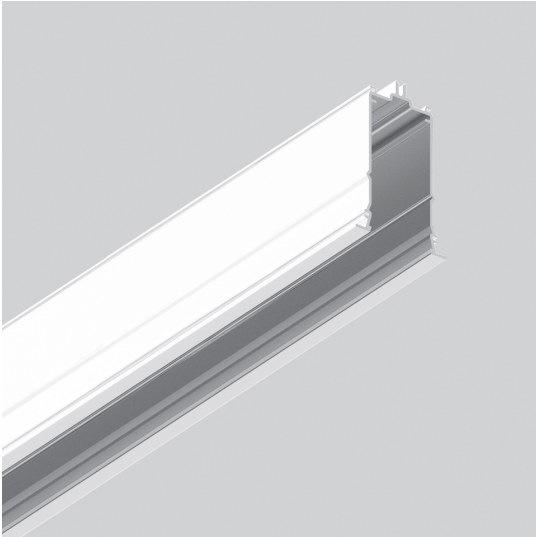

Algoritmo System - Diffused Emission - Structural module recessed - Trim 3552mm White

Carlotta de Bevilacqua
Paola di Arianello

DESCRIPTION

A modular system for ceiling or wall-recessed installation, to be installed as a continuous line or with angles, composed of structural modules in extruded aluminium, of pre-wired gear plates with through-wiring and quick-connection system of optics systems and components for connecting, fixing, joining or finishing the system. The prewired LED plates were designed for diffused emission, wall washer light, prismoptic or controlled emission, for projectors integration (PAD or Cube 37), for 3 phase track alimentation. Complies with standard EN60598-1 and any other specific standard.

CARACTÉRISTIQUES

- Code Produit : **M293620**
- Couleur: **White**
- Installation: **Encastré**
- Séries: **Architectural Indoor**
- dessiné par: **Carlotta de Bevilacqua, Paola di Arianello**

DIMENSIONS

- Longueur : **3550 mm**

ACCESSOIRES

90° joint. To mechanically connect two recessed modules on perpendicular planes. White (trim) M293820

90° joint. To mechanically connect two recessed modules on the same plane - Trim - White (To be ordered with kit cover angle cod. AE44001 / AE44004) M293920