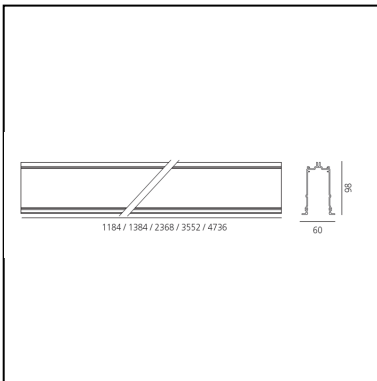

Algoritmo System - Diffused Emission - Structural module recessed - Trim 4736mm Black

Carlotta de Bevilacqua
Paola di Arianello

DESCRIPTION

A modular system for ceiling or wall-recessed installation, to be installed as a continuous line or with angles, composed of structural modules in extruded aluminium, of pre-wired gear plates with through-wiring and quick-connection system of optics systems and components for connecting, fixing, joining or finishing the system. The prewired LED plates were designed for diffused emission, wall washer light, prismoptic or controlled emission, for projectors integration (PAD or Cube 37), for 3 phase track alimentation. Complies with standard EN60598-1 and any other specific standard.

CARACTÉRISTIQUES

- Code Produit : **M293710**
- Couleur: **Black**
- Installation: **Encastré**
- Séries: **Architectural Indoor**
- dessiné par: **Carlotta de Bevilacqua, Paola di Arianello**

DIMENSIONS

- Longueur : **4730 mm**

ACCESSOIRES

90° angle. To mechanically connect two recessed modules on perpendicular planes. Black (trim) M293810

90° joint. To mechanically connect two recessed modules on the same plane - Trim - Black (To be ordered with kit cover angle cod. AE44001 / AE44004) M293910