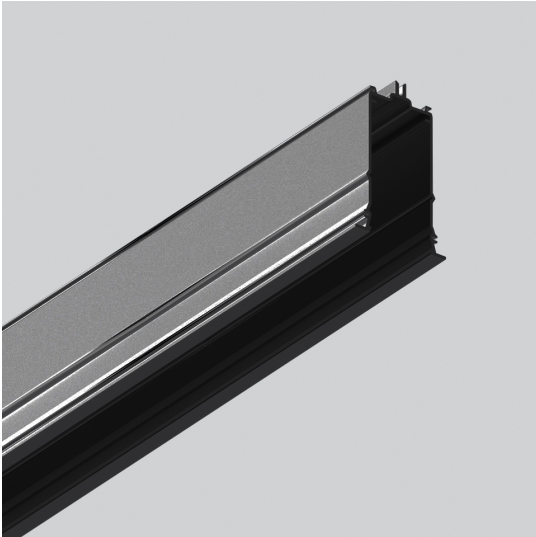

Algoritmo System - Diffused Emission - Structural module recessed - Trim 4736mm Black

Carlotta de Bevilacqua
Paola di Arianello

DESCRIPTION

A modular system for ceiling or wall-recessed installation, to be installed as a continuous line or with angles, composed of structural modules in extruded aluminium, of pre-wired gear plates with through-wiring and quick-connection system of optics systems and components for connecting, fixing, joining or finishing the system. The prewired LED plates were designed for diffused emission, wall washer light, prismoptic or controlled emission, for projectors integration (PAD or Cube 37), for 3 phase track alimentation. Complies with standard EN60598-1 and any other specific standard.

CARACTÉRISTIQUES

- Code Produit : **M293710**
- Couleur: **Black**
- Installation: **Encastré**
- Séries: **Architectural Indoor**
- dessiné par: **Carlotta de Bevilacqua, Paola di Arianello**

DIMENSIONS

- Longueur : **4730 mm**

ACCESSOIRES

90° angle. To mechanically connect two recessed modules on perpendicular planes. Black (trim) M293810

90° joint. To mechanically connect two recessed modules on the same plane - Trim - Black (To be ordered with kit cover angle cod. AE44001 / AE44004) M293910

End caps (set of 2) trim black M294010