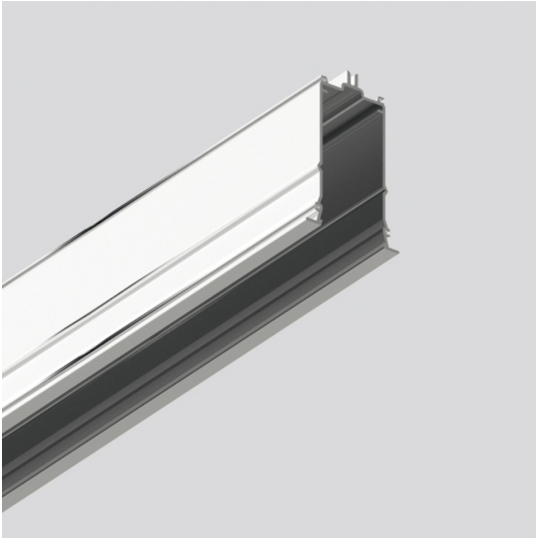

Algoritmo System - Diffused Emission - Structural module recessed - Trim 4736mm Silver

Carlotta de Bevilacqua
Paola di Arianello

DESCRIPTION

A modular system for ceiling or wall-recessed installation, to be installed as a continuous line or with angles, composed of structural modules in extruded aluminium, of pre-wired gear plates with through-wiring and quick-connection system of optics systems and components for connecting, fixing, joining or finishing the system. The prewired LED plates were designed for diffused emission, wall washer light, prismoptic or controlled emission, for projectors integration (PAD or Cube 37), for 3 phase track alimentation. Complies with standard EN60598-1 and any other specific standard.

CARACTÉRISTIQUES

- Code Produit : **M293790**
- Couleur: **Silver**
- Installation: **Encastré**
- Séries: **Architectural Indoor**
- dessiné par: **Carlotta de Bevilacqua, Paola di Arianello**

DIMENSIONS

- Longueur : **4730 mm**

ACCESSOIRES

90° angle to mechanically connect two recessed modules on perpendicular plane - Silver (trim) M293890

90° joint. To mechanically connect two recessed modules on the same plane - Trim - Silver (To be ordered with kit cover angle cod. AE44001 / AE44004) M293990

End caps (set of 2) trim silver M294090