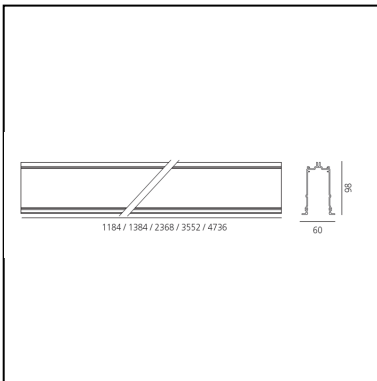

Algoritmo System - Diffused Emission - Structural module recessed - Trim 4736mm Silver

Carlotta de Bevilacqua
Paola di Arianello

DESCRIPTION

A modular system for ceiling or wall-recessed installation, to be installed as a continuous line or with angles, composed of structural modules in extruded aluminium, of pre-wired gear plates with through-wiring and quick-connection system of optics systems and components for connecting, fixing, joining or finishing the system. The prewired LED plates were designed for diffused emission, wall washer light, prismoptic or controlled emission, for projectors integration (PAD or Cube 37), for 3 phase track alimentation. Complies with standard EN60598-1 and any other specific standard.

CARACTÉRISTIQUES

- Code Produit : **M293790**
- Couleur: **Silver**
- Installation: **Encastré**
- Séries: **Architectural Indoor**
- dessiné par: **Carlotta de Bevilacqua, Paola di Arianello**

DIMENSIONS

- Longueur : **4730 mm**

ACCESSOIRES

90° angle to mechanically connect two recessed modules on perpendicular plane - Silver (trim) M293890

90° joint. To mechanically connect two recessed modules on the same plane - Trim - Silver (To be ordered with kit cover angle cod. AE44001 / AE44004) M293990