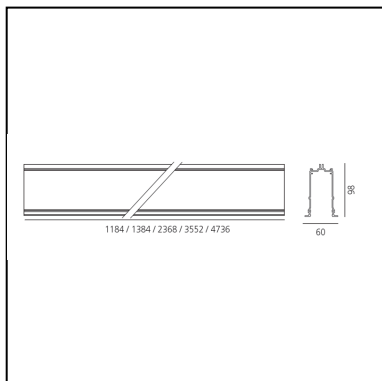

Algoritmo System - Diffused Emission - Structural module recessed - Trim 4736mm White

Carlotta de Bevilacqua
Paola di Arianello

DESCRIPTION

A modular system for ceiling or wall-recessed installation, to be installed as a continuous line or with angles, composed of structural modules in extruded aluminium, of pre-wired gear plates with through-wiring and quick-connection system of optics systems and components for connecting, fixing, joining or finishing the system. The prewired LED plates were designed for diffused emission, wall washer light, prismoptic or controlled emission, for projectors integration (PAD or Cube 37), for 3 phase track alimentation. Complies with standard EN60598-1 and any other specific standard.

CARACTÉRISTIQUES

- Code Produit : **M293720**
- Couleur: **White**
- Installation: **Encastré**
- Séries: **Architectural Indoor**
- dessiné par: **Carlotta de Bevilacqua, Paola di Arianello**

DIMENSIONS

- Longueur : **4730 mm**

ACCESSOIRES

90° joint. To mechanically connect two recessed modules on perpendicular planes. White (trim) M293820

90° joint. To mechanically connect two recessed modules on the same plane - Trim - White (To be ordered with kit cover angle cod. AE44001 / AE44004) M293920