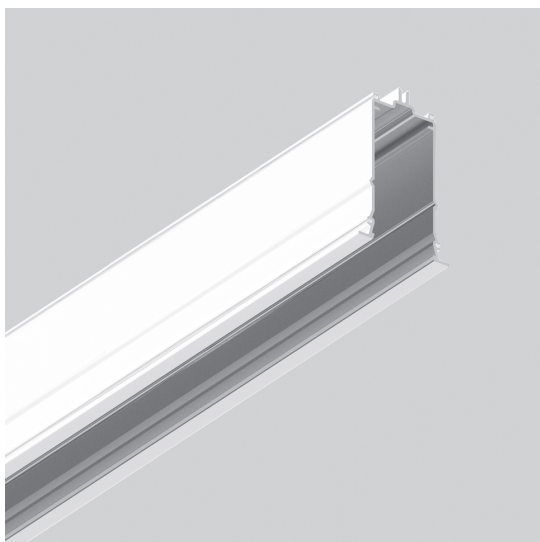

Algoritmo System - Diffused Emission - Structural module recessed - Trim 4736mm White

Carlotta de Bevilacqua
Paola di Arianello

DESCRIPTION

A modular system for ceiling or wall-recessed installation, to be installed as a continuous line or with angles, composed of structural modules in extruded aluminium, of pre-wired gear plates with through-wiring and quick-connection system of optics systems and components for connecting, fixing, joining or finishing the system. The prewired LED plates were designed for diffused emission, wall washer light, prismoptic or controlled emission, for projectors integration (PAD or Cube 37), for 3 phase track alimentation. Complies with standard EN60598-1 and any other specific standard.

CARACTÉRISTIQUES

- Code Produit : **M293720**
- Couleur: **White**
- Installation: **Encastré**
- Séries: **Architectural Indoor**
- dessiné par: **Carlotta de Bevilacqua, Paola di Arianello**

DIMENSIONS

- Longueur : **4730 mm**

ACCESSOIRES

90° joint. To mechanically connect two recessed modules on perpendicular planes. White (trim) M293820

90° joint. To mechanically connect two recessed modules on the same plane - Trim - White (To be ordered with kit cover angle cod. AE44001 / AE44004) M293920