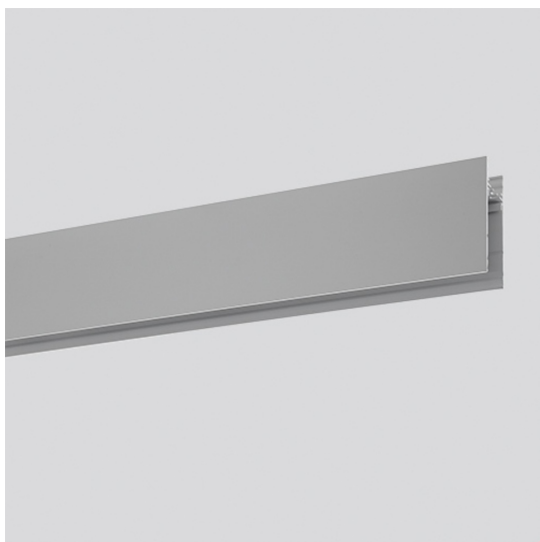

# Algoritmo System - Diffused Emission - Structural modules suspension, ceiling, wall - 1184mm Silver

Carlotta de Bevilacqua  
Paola di Arianello

## DESCRIPTION

A modular system for ceiling or wall-recessed installation, to be installed as a continuous line or with angles, composed of structural modules in extruded aluminium, of pre-wired gear plates with through-wiring and quick-connection system of optics systems and components for connecting, fixing, joining or finishing the system. The prewired LED plates were designed for diffused emission, wall washer light, prismoptic or controlled emission, for projectors integration (PAD or Cube 37), for 3 phase track alimentation. Complies with standard EN60598-1 and any other specific standard.

## CARACTÉRISTIQUES

- Code Produit : **M205090**
- Couleur: **Silver**
- Installation: **AppliqueSuspensionPlafonnier**
- Séries: **Architectural Indoor**
- dessiné par: **Carlotta de Bevilacqua, Paola di Arianello**

90° angle to mechanically connect of 2 modules on perpendicular planes. Includes through-wire extensions. 0.60 kg. silver M196790

End caps (set of 2) silver M188890

Suspension kit with power supply. Includes 1 single steel suspension cable + 1 power supply cable Length 2 meters. MV (5x1,5mm<sup>2</sup>+2x0,5mm<sup>2</sup>) To power fluorescent modules, white LED plates and accent modules. M189300