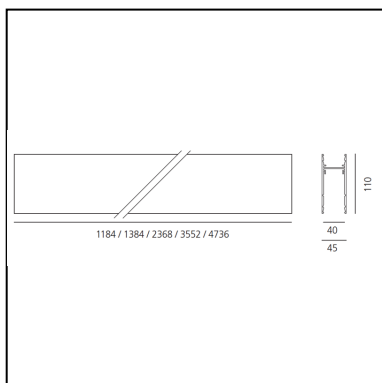

# Algoritmo System - Diffused Emission - Structural modules suspension, ceiling, wall - 1184mm Silver

Carlotta de Bevilacqua  
Paola di Arianello

## DIMENSIONS

- Longueur : **1180 mm**

**ACCESSOIRES**

90° joint to mechanically connect two recessed modules on one same plane - 0.30 kg - Silver (To be ordered with kit cover angle cod. AE44001 / AE44004) M196890