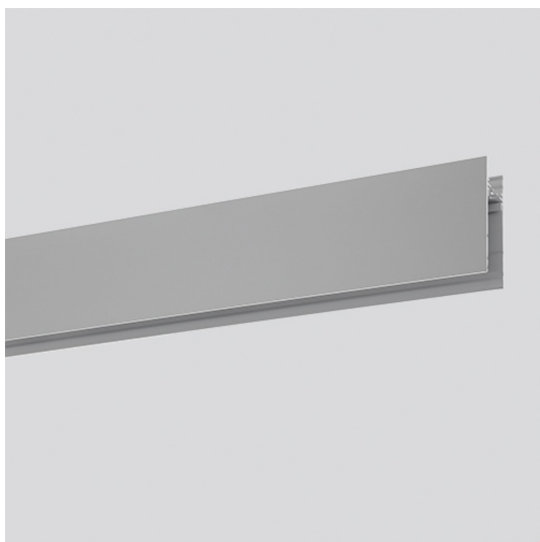

# Algoritmo System - Diffused Emission - Structural modules suspension, ceiling, wall - 4736mm Silver

Carlotta de Bevilacqua  
Paola di Arianello

## DESCRIPTION

A modular system for ceiling or wall-recessed installation, to be installed as a continuous line or with angles, composed of structural modules in extruded aluminium, of pre-wired gear plates with through-wiring and quick-connection system of optics systems and components for connecting, fixing, joining or finishing the system. The prewired LED plates were designed for diffused emission, wall washer light, prismoptic or controlled emission, for projectors integration (PAD or Cube 37), for 3 phase track alimentation. Complies with standard EN60598-1 and any other specific standard.

## CARACTÉRISTIQUES

- Code Produit : **M199590**
- Couleur: **Silver**
- Installation: **AppliqueSuspensionPlafonnier**
- Séries: **Architectural Indoor**
- dessiné par: **Carlotta de Bevilacqua, Paola di Arianello**

90° angle to mechanically connect of 2 modules on perpendicular planes. Includes through-wire extensions. 0.60 kg. silver M196790

End caps (set of 2) silver M188890

Suspension kit with power supply. Includes 1 single steel suspension cable + 1 power supply cable Length 2 meters. MV (5x1,5mm<sup>2</sup>+2x0,5mm<sup>2</sup>) To power fluorescent modules, white LED plates and accent modules. M189300