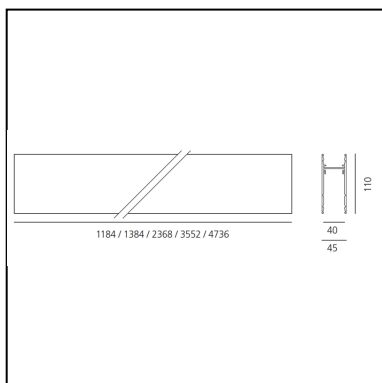

# Algoritmo System - Diffused Emission - Structural modules suspension, ceiling, wall - 4736mm Silver

Carlotta de Bevilacqua  
Paola di Arianello

## DIMENSIONS

- Longueur : **4730 mm**

**ACCESSOIRES**

90° joint to mechanically connect two recessed modules on one same plane - 0.30 kg - Silver (To be ordered with kit cover angle cod. AE44001 / AE44004) M196890