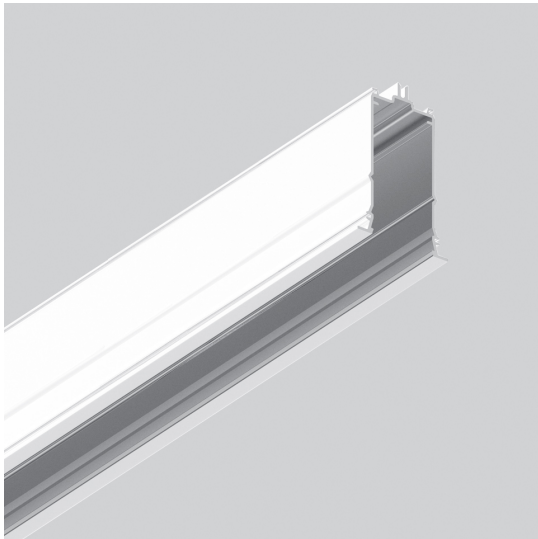

## DESCRIPTION

A modular system for ceiling or wall-recessed installation, to be installed as a continuous line or with angles, composed of structural modules in extruded aluminium, of pre-wired gear plates with through-wiring and quick-connection system of optics systems and components for connecting, fixing, joining or finishing the system. The prewired LED plates were designed for diffused emission, wall washer light, prismoptic or controlled emission, for projectors integration (PAD or Cube 37), for 3 phase track alimentation. Complies with standard EN60598-1 and any other specific standard.

## CARACTÉRISTIQUES

- Code Produit : **M293420**
- Couleur: **White**
- Installation: **Encastré**
- Séries: **Architectural Indoor**
- dessiné par: **Carlotta de Bevilacqua, Paola di Arianello**

## DIMENSIONS

- Longueur : **1180 mm**

## ACCESSOIRES

90° joint. To mechanically connect two recessed modules on perpendicular planes. White (trim) M293820

90° joint. To mechanically connect two recessed modules on the same plane - Trim - White (To be ordered with kit cover angle cod. AE44001 / AE44004) M293920