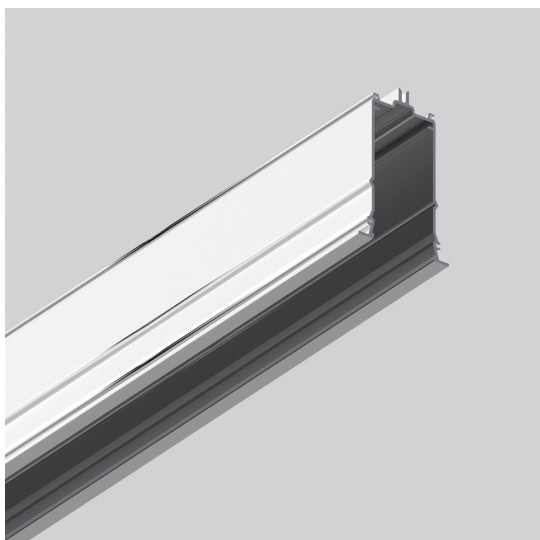

## DESCRIPTION

A modular system for ceiling or wall-recessed installation, to be installed as a continuous line or with angles, composed of structural modules in extruded aluminium, of pre-wired gear plates with through-wiring and quick-connection system of optics systems and components for connecting, fixing, joining or finishing the system. The prewired LED plates were designed for diffused emission, wall washer light, prismoptic or controlled emission, for projectors integration (PAD or Cube 37), for 3 phase track alimentation. Complies with standard EN60598-1 and any other specific standard.

## CARACTÉRISTIQUES

- Code Produit : **M293590**
- Couleur: **Silver**
- Installation: **Encastré**
- Séries: **Architectural Indoor**
- dessiné par: **Carlotta de Bevilacqua, Paola di Arianello**

## DIMENSIONS

- Longueur : **2360 mm**

## ACCESSOIRES

90° angle to mechanically connect two recessed modules on perpendicular plane - Silver (trim) M293890

90° joint. To mechanically connect two recessed modules on the same plane - Trim - Silver (To be ordered with kit cover angle cod. AE44001 / AE44004) M293990