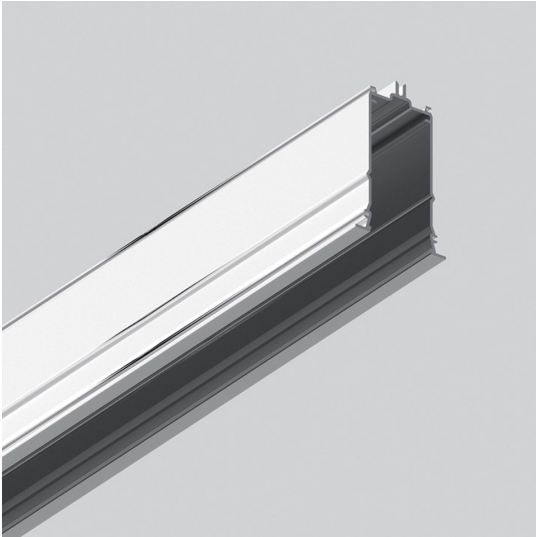

## DESCRIPTION

A modular system for ceiling or wall-recessed installation, to be installed as a continuous line or with angles, composed of structural modules in extruded aluminium, of pre-wired gear plates with through-wiring and quick-connection system of optics systems and components for connecting, fixing, joining or finishing the system. The prewired LED plates were designed for diffused emission, wall washer light, prismoptic or controlled emission, for projectors integration (PAD or Cube 37), for 3 phase track alimentation. Complies with standard EN60598-1 and any other specific standard.

## CARACTÉRISTIQUES

- Code Produit : **M293690**
- Couleur: **Silver**
- Installation: **Encastré**
- Séries: **Architectural Indoor**
- dessiné par: **Carlotta de Bevilacqua, Paola di Arianello**

## DIMENSIONS

- Longueur : **3550 mm**

## ACCESSOIRES

90° angle to mechanically connect two recessed modules on perpendicular plane - Silver (trim) M293890

90° joint. To mechanically connect two recessed modules on the same plane - Trim - Silver (To be ordered with kit cover angle cod. AE44001 / AE44004) M293990