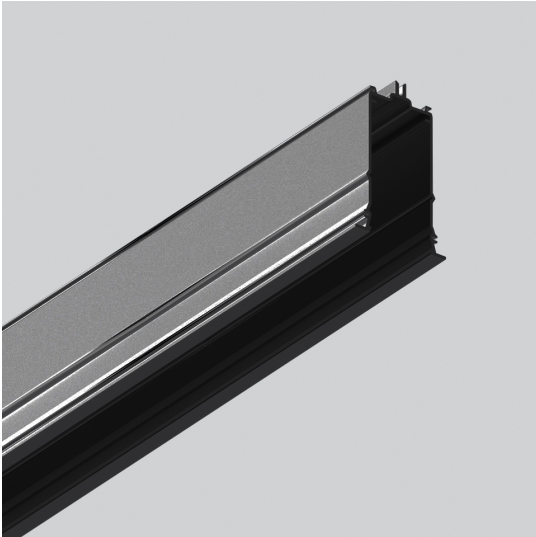

Algoritmo System for projectors - Structural modules recessed - Trim 4736mm Black

Carlotta de Bevilacqua
Paola di Arianello

DESCRIPTION

A modular system for ceiling or wall-recessed installation, to be installed as a continuous line or with angles, composed of structural modules in extruded aluminium, of pre-wired gear plates with through-wiring and quick-connection system of optics systems and components for connecting, fixing, joining or finishing the system. The prewired LED plates were designed for diffused emission, wall washer light, prismoptic or controlled emission, for projectors integration (PAD or Cube 37), for 3 phase track alimentation. Complies with standard EN60598-1 and any other specific standard.

CARACTÉRISTIQUES

- Code Produit : **M293710**
- Couleur: **Black**
- Installation: **Encastré**
- Séries: **Architectural Indoor**
- dessiné par: **Carlotta de Bevilacqua, Paola di Arianello**

DIMENSIONS

- Longueur : **4730 mm**

ACCESSOIRES

90° angle. To mechanically connect two recessed modules on perpendicular planes. Black (trim) M293810

90° joint. To mechanically connect two recessed modules on the same plane - Trim - Black (To be ordered with kit cover angle cod. AE44001 / AE44004) M293910

End caps (set of 2) trim black M294010