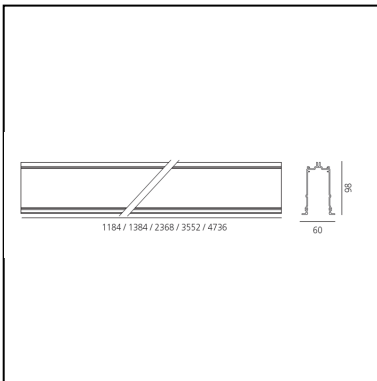

Algoritmo System for projectors - Structural modules recessed - Trim 4736mm Black

Carlotta de Bevilacqua
Paola di Arianello

DESCRIPTION

A modular system for ceiling or wall-recessed installation, to be installed as a continuous line or with angles, composed of structural modules in extruded aluminium, of pre-wired gear plates with through-wiring and quick-connection system of optics systems and components for connecting, fixing, joining or finishing the system. The prewired LED plates were designed for diffused emission, wall washer light, prismoptic or controlled emission, for projectors integration (PAD or Cube 37), for 3 phase track alimentation. Complies with standard EN60598-1 and any other specific standard.

CARACTÉRISTIQUES

- Code Produit : **M293710**
- Couleur: **Black**
- Installation: **Encastré**
- Séries: **Architectural Indoor**
- dessiné par: **Carlotta de Bevilacqua, Paola di Arianello**

DIMENSIONS

- Longueur : **4730 mm**

ACCESSOIRES

90° angle. To mechanically connect two recessed modules on perpendicular planes. Black (trim) M293810

90° joint. To mechanically connect two recessed modules on the same plane - Trim - Black (To be ordered with kit cover angle cod. AE44001 / AE44004) M293910