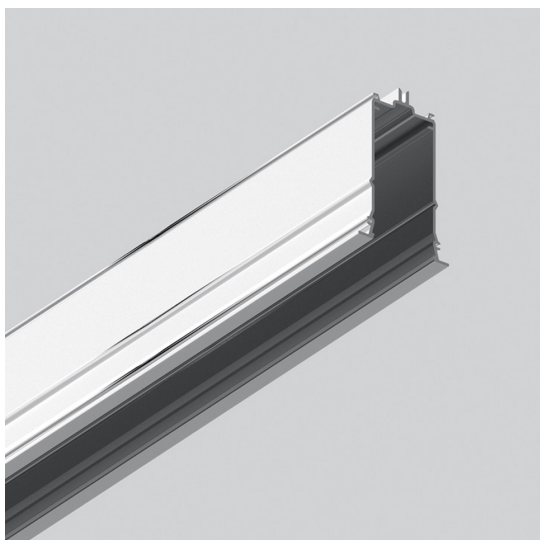

Algoritmo System for projectors - Structural modules recessed - Trim 4736mm Silver

Carlotta de Bevilacqua
Paola di Arianello

DESCRIPTION

A modular system for ceiling or wall-recessed installation, to be installed as a continuous line or with angles, composed of structural modules in extruded aluminium, of pre-wired gear plates with through-wiring and quick-connection system of optics systems and components for connecting, fixing, joining or finishing the system. The prewired LED plates were designed for diffused emission, wall washer light, prismoptic or controlled emission, for projectors integration (PAD or Cube 37), for 3 phase track alimentation. Complies with standard EN60598-1 and any other specific standard.

CARACTÉRISTIQUES

- Code Produit : **M293790**
- Couleur: **Silver**
- Installation: **Encastré**
- Séries: **Architectural Indoor**
- dessiné par: **Carlotta de Bevilacqua, Paola di Arianello**

DIMENSIONS

- Longueur : **4730 mm**

ACCESSOIRES

90° angle to mechanically connect two recessed modules on perpendicular plane - Silver (trim) M293890

90° joint. To mechanically connect two recessed modules on the same plane - Trim - Silver (To be ordered with kit cover angle cod. AE44001 / AE44004) M293990

End caps (set of 2) trim silver M294090