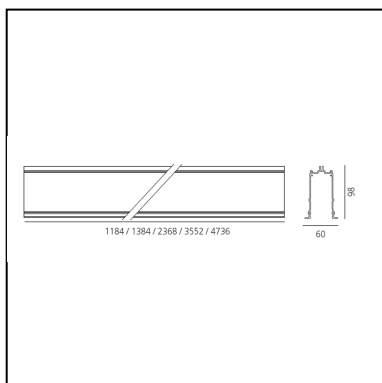

Algoritmo System for projectors - Structural modules recessed - Trim 4736mm Silver

Carlotta de Bevilacqua
Paola di Arianello

DESCRIPTION

A modular system for ceiling or wall-recessed installation, to be installed as a continuous line or with angles, composed of structural modules in extruded aluminium, of pre-wired gear plates with through-wiring and quick-connection system of optics systems and components for connecting, fixing, joining or finishing the system. The prewired LED plates were designed for diffused emission, wall washer light, prismoptic or controlled emission, for projectors integration (PAD or Cube 37), for 3 phase track alimentation. Complies with standard EN60598-1 and any other specific standard.

CARACTÉRISTIQUES

- Code Produit : **M293790**
- Couleur: **Silver**
- Installation: **Encastré**
- Séries: **Architectural Indoor**
- dessiné par: **Carlotta de Bevilacqua, Paola di Arianello**

DIMENSIONS

- Longueur : **4730 mm**

ACCESSOIRES

90° angle to mechanically connect two recessed modules on perpendicular plane - Silver (trim) M293890

90° joint. To mechanically connect two recessed modules on the same plane - Trim - Silver (To be ordered with kit cover angle cod. AE44001 / AE44004) M293990