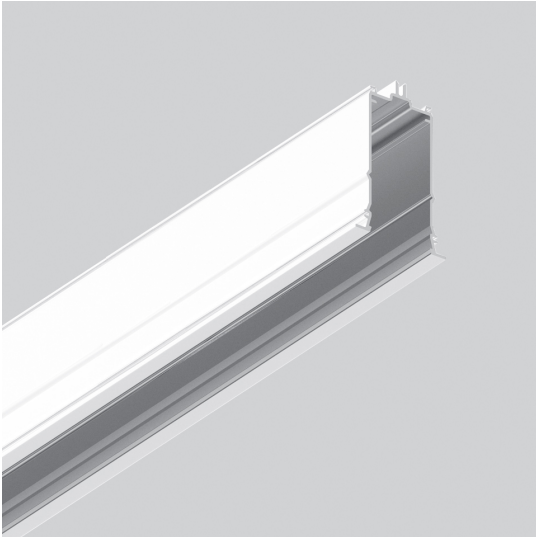

Algoritmo System for projectors - Structural modules recessed - Trim 4736mm White

Carlotta de Bevilacqua
Paola di Arianello

DESCRIPTION

A modular system for ceiling or wall-recessed installation, to be installed as a continuous line or with angles, composed of structural modules in extruded aluminium, of pre-wired gear plates with through-wiring and quick-connection system of optics systems and components for connecting, fixing, joining or finishing the system. The prewired LED plates were designed for diffused emission, wall washer light, prismoptic or controlled emission, for projectors integration (PAD or Cube 37), for 3 phase track alimentation. Complies with standard EN60598-1 and any other specific standard.

CARACTÉRISTIQUES

- Code Produit : **M293720**
- Couleur: **White**
- Installation: **Encastré**
- Séries: **Architectural Indoor**
- dessiné par: **Carlotta de Bevilacqua, Paola di Arianello**

DIMENSIONS

- Longueur : **4730 mm**

ACCESSOIRES

90° joint. To mechanically connect two recessed modules on perpendicular planes. White (trim) M293820

90° joint. To mechanically connect two recessed modules on the same plane - Trim - White (To be ordered with kit cover angle cod. AE44001 / AE44004) M293920