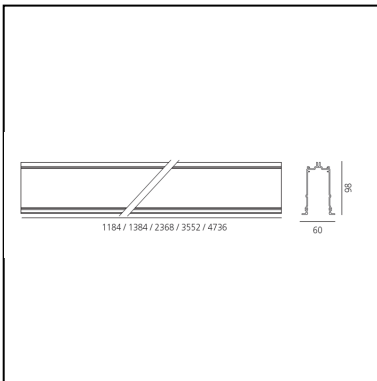

Algoritmo System for projectors - Structural modules recessed - Trim 4736mm White

Carlotta de Bevilacqua
Paola di Arianello

DESCRIPTION

A modular system for ceiling or wall-recessed installation, to be installed as a continuous line or with angles, composed of structural modules in extruded aluminium, of pre-wired gear plates with through-wiring and quick-connection system of optics systems and components for connecting, fixing, joining or finishing the system. The prewired LED plates were designed for diffused emission, wall washer light, prismoptic or controlled emission, for projectors integration (PAD or Cube 37), for 3 phase track alimentation. Complies with standard EN60598-1 and any other specific standard.

CARACTÉRISTIQUES

- Code Produit : **M293720**
- Couleur: **White**
- Installation: **Encastré**
- Séries: **Architectural Indoor**
- dessiné par: **Carlotta de Bevilacqua, Paola di Arianello**

DIMENSIONS

- Longueur : **4730 mm**

ACCESSOIRES

90° joint. To mechanically connect two recessed modules on perpendicular planes. White (trim) M293820

90° joint. To mechanically connect two recessed modules on the same plane - Trim - White (To be ordered with kit cover angle cod. AE44001 / AE44004) M293920