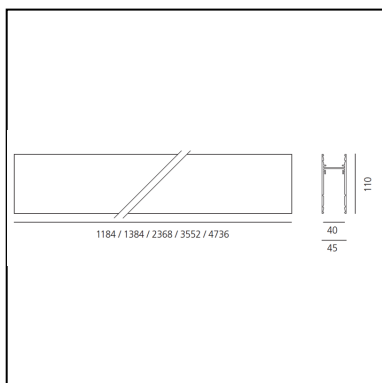

DIMENSIONS

- Longueur : **2360 mm**

ACCESSOIRES

Suspension kit with power supply. Includes 1 single steel suspension cable + 1 power supply cable Length 2 meters. MV (5x1,5mm²+2x0,5mm²) To power fluorescent modules, white LED plates and accent modules. M189300