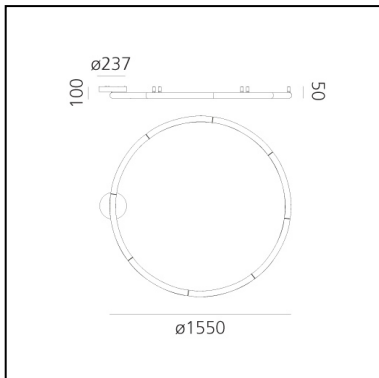

Alphabet of light circular 155 wall/ceiling - App Compatible

BIG - Bjarke Ingels Group

IP20    Dimmerable: 

LUMINAIRE

- Watt: **91W**
- Voltage: **220-240V**
- Delivered lumens output: **10739lm**
- CCT: **3000K**
- Efficiency: **77%**
- Efficacy: **118.02lm/W**
- CRI: **80**
- Dimmable Typology: **Push & APP**

Notes

Patent Pending MI102016000025996.
Constant current SELV.

DESCRIPTION

Alphabet of light is a language based on light intended to convey freedom, an elementary principle generating an open system. BIG starts from an abacus of essential geometries to design a new font that translates into light, an alphabet used to write and to express one's thoughts, a tool to give shape to spaces. It allows to design light in space with words, as well as with graphic signs. Two linear elements of different lengths and two round ones are combined with a system of letters, numbers, and symbols. The round elements, available in two diameters, can be separated into modules to join the linear elements together according to different angles, thus designing everchanging geometries. These simple base modules, with specific geometric proportions, can be combined with each other to create countless basic or more complex, linear or curved structures of light, thus producing suspension appliances matching with architectures or space functions. The idea of BIG joins the optoelectronic competence of Artemide to define an innovative construction principle and provide continuous and comfortable lighting. While it has a minimal presence, it encloses groundbreaking patented optoelectronic and mechanical innovation.

DIMENSIONS

- Width: **cm 164**
- Height: **cm 10**
- Diameter: **cm 155**
- Glow Wire Test: **650°**

SOURCES INCLUDED

- Category: **Led**
- Number: **1**
- Color temperature (K): **3000K**
- CRI: **80**
- Color Tolerance: **MacAdam 2SDCM**
- Service Life: **L80 (10K) 55000h**