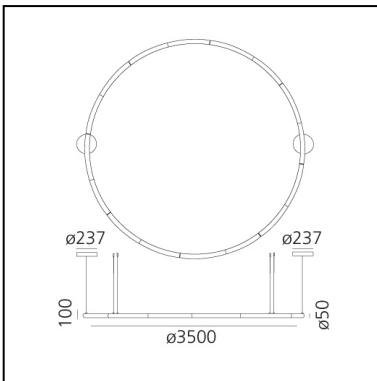

Alphabet of light circular 350 suspension - App Compatible

BIG - Bjarke Ingels Group

IP20    Dimmerable: 

LUMINAIRE

- Watt: **180W**
- Voltage: **220-240V**
- Delivered lumen output: **21478lm**
- CCT: **3000K**
- CRI: **80**
- Dimmable Typology: **Push & APP**

DIMENSIONS

- Height: **50 mm**
- Diameter: **3500 mm**
- Max Height from ceiling: **1500 mm**
- Glow Wire Test: **650°**