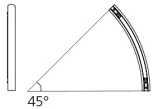

Alphabet of light system - Suspension - Curved - 45° - 3000K - Terminal Left - Not powered

BIG - Bjarke Ingels Group

IP20    Dimmerable: 

LUMINAIRE

- Watt: **11W**
- Delivered lumens output: **964lm**
- CCT: **3000K**
- Efficiency: **79%**
- Efficacy: **87.67lm/W**
- CRI: **80**
- Dimmable Typology: **Push & APP, Push/DALI**

Lengthening - Length 2.50 meters
2275010A

60° curve - 45° curve S joint (N°8)
2257010A

45° curve - 60° curve S joint (N°16)
2258010A

45° curve left - 45° curve left S joint (N°9)
2260010A

60°/45° curve left - 45°/60° curve right joint (N°11)
2261010A