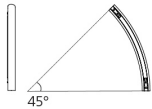

LUMINAIRE

- Watt: **11W**
- Delivered lumens output: **964lm**
- CCT: **3000K**
- Efficiency: **79%**
- Efficacy: **87.67lm/W**
- CRI: **80**
- Dimmable Typology: **Push & APP, Push/DALI**

Notes

Max 10 m for each power unit (10 m in one direction or 5 m in both directions).
Ceiling rose with power supply for each group. (depending on the power supply chosen, the product could be APP Compatible). DALI dimming possible for the entire system or for groups of modules powered by the same driver.

DESCRIPTION

Alphabet of light system is a lighting language that continues to grow with new curved elements so it can be developed with increasing freedom throughout space. It is a basic principle that generates an open system implementing just a handful of basic modules. Thanks to specific geometric proportions, these modules can be combined together to form endless lighting structures, from the most elemental to the most complex, both linear and curved. The BIG idea is combined with Artemide's optoelectronic expertise to give rise to an innovative construction principle that casts continuous and comfortable light. It is a minimal presence that conceals ultra-sophisticated optoelectronic and patented mechanical innovation as well as ground-breaking control. The system can be controlled using the Artemide App to create freedom both in geometric design and in the definition of dynamic performance levels, which can be programmed or modified in real time.

PRODUCT CODE: 2112010A

FEATURES

- Article Code: **2112010A**
- Colour: **White**
- Installation: **Suspension**
- Material: **Methacrylate, aluminum**
- Series: **Design Collection, Architectural Indoor**
- Environment: **Indoor**
- design by: **BIG - Bjarke Ingels Group**

SOURCES INCLUDED

- Category: **Led**
- Number: **1**
- Watt: **8W**
- Color Tolerance: **MacAdam 3SDCM**
- Service Life: **L80 (12K) 72000h**