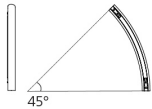

Alphabet of light system - Suspension - Curved - 45° - 3000K - Terminal Right - Powered

BIG - Bjarke Ingels Group

IP20    Dimmerable: 

LUMINAIRE

- Watt: **11W**
- Delivered lumens output: **964lm**
- CCT: **3000K**
- Efficiency: **79%**
- Efficacy: **87.67lm/W**
- CRI: **80**
- Dimmable Typology: **Push & APP, Push/DALI**

Lengthening - Length 2.50 meters
2275010A

60° curve - 45° curve S joint (N°8)
2257010A

45° curve - 60° curve S joint (N°16)
2258010A

60° curve right - 60° curve right joint (N°18)
2270010A

45° curve left - 45° curve left S joint (N°9)
2260010A