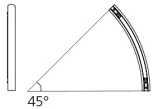

LUMINAIRE

- Watt: **11W**
- Delivered lumens output: **979lm**
- CCT: **3500K**
- Efficiency: **79%**
- Efficacy: **89.03lm/W**
- CRI: **80**
- Dimmable Typology: **Push & APP, Push/DALI**

Notes

Max 10 m for each power unit (10 m in one direction or 5 m in both directions).
Ceiling rose with power supply for each group. (depending on the power supply chosen, the product could be APP Compatible). DALI dimming possible for the entire system or for groups of modules powered by the same driver.

DESCRIPTION

Alphabet of light system is a lighting language that continues to grow with new curved elements so it can be developed with increasing freedom throughout space. It is a basic principle that generates an open system implementing just a handful of basic modules. Thanks to specific geometric proportions, these modules can be combined together to form endless lighting structures, from the most elemental to the most complex, both linear and curved. The BIG idea is combined with Artemide's optoelectronic expertise to give rise to an innovative construction principle that casts continuous and comfortable light. It is a minimal presence that conceals ultra-sophisticated optoelectronic and patented mechanical innovation as well as ground-breaking control. The system can be controlled using the Artemide App to create freedom both in geometric design and in the definition of dynamic performance levels, which can be programmed or modified in real time.

PRODUCT CODE: 2113C10A

FEATURES

- Article Code: **2113C10A**
- Colour: **White**
- Installation: **Suspension**
- Material: **Methacrylate, aluminum**
- Series: **Design Collection, Architectural Indoor**
- Environment: **Indoor**
- design by: **BIG - Bjarke Ingels Group**

SOURCES INCLUDED

- Category: **Led**
- Number: **1**
- Watt: **8W**
- Color Tolerance: **MacAdam 3SDCM**
- Service Life: **L80 (12K) 72000h**