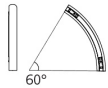

Alphabet of light system - Suspension - Curved - 60° - 3000K - Intermediate - Not powered

BIG - Bjarke Ingels Group

IP20    Dimmerable: 

LUMINAIRE

- Watt: **8W**
- Delivered lumens output: **691lm**
- CCT: **3000K**
- Efficiency: **76%**
- Efficacy: **86.33lm/W**
- CRI: **80**
- Dimmable Typology: **Push & APP, Push/DALI**

Notes

Max 10 m for each power unit (10 m in one direction or 5 m in both directions).
Ceiling rose with power supply for each group. (depending on the power supply chosen, the product could be APP Compatible). DALI dimming possible for the entire system or for groups of modules powered by the same driver.

Lengthening - Length 2.50 meters
2275010A

60° curve - 45° curve S joint (N°8)
2257010A

45° curve - 60° curve S joint (N°16)
2258010A

60° curve left - 60° curve left S joint (N°10)
2259010A

60°/45° curve left - 45°/60° curve right joint (N°11)
2261010A