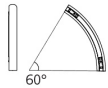

Alphabet of light system - Suspension - Curved - 60° - 3000K - Intermediate - Powered

BIG - Bjarke Ingels Group

IP20    Dimmerable: 

LUMINAIRE

- Watt: **8W**
- Delivered lumens output: **691lm**
- CCT: **3000K**
- Efficiency: **76%**
- Efficacy: **86.33lm/W**
- CRI: **80**
- Dimmable Typology: **Push & APP, Push/DALI**

Notes

Max 10 m for each power unit (10 m in one direction or 5 m in both directions).
Ceiling rose with power supply for each group. (depending on the power supply chosen, the product could be APP Compatible). DALI dimming possible for the entire system or for groups of modules powered by the same driver.

Lengthening - Length 2.50 meters
2275010A

60° curve - 45° curve S joint (N°8)
2257010A

45° curve - 60° curve S joint (N°16)
2258010A

60° curve left - 60° curve left S joint (N°10)
2259010A

60°/45° curve left - 45°/60° curve right joint (N°11)
2261010A