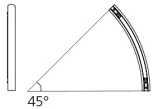

Alphabet of light system - Wall/Ceiling - Curved - 45° - 3000K - Intermediate - Powered - Semi-Recessed

BIG - Bjarke Ingels Group

IP20    Dimmerable: 

LUMINAIRE

- Watt: **11W**
- Delivered lumens output: **964lm**
- CCT: **3000K**
- Efficiency: **79%**
- Efficacy: **87.67lm/W**
- CRI: **80**
- Dimmable Typology: **Push & APP,Push/DALI**

Notes

Max 10 m for each power unit (10 m in one direction or 5 m in both directions).
Ceiling rose with power supply for each group. (depending on the power supply chosen, the product could be APP Compatible). DALI dimming possible for the entire system or for groups of modules powered by the same driver.