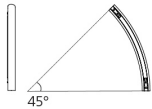

# Alphabet of light system - Wall/Ceiling - Curved - 45° - 3000K - Terminal Left - Powered - Semi-Recessed

BIG - Bjarke Ingels Group

IP20    Dimmerable: 