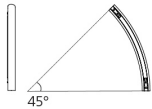

Alphabet of light system - Wall/Ceiling - Curved - 45° - 3000K - Terminal Right - Powered - Semi-Recessed

BIG - Bjarke Ingels Group

IP20    Dimmerable: 

LUMINAIRE

- Watt: **11W**
- Delivered lumens output: **964lm**
- CCT: **3000K**
- Efficiency: **79%**
- Efficacy: **87.67lm/W**
- CRI: **80**
- Dimmable Typology: **Push & APP, Push/DALI**

Notes

Max 10 m for each power unit (10 m in one direction or 5 m in both directions).
Ceiling rose with power supply for each group. (depending on the power supply chosen, the product could be APP Compatible). DALI dimming possible for the entire system or for groups of modules powered by the same driver.