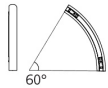

Alphabet of light system - Wall/Ceiling - Curved - 60° - 3000K - Terminal Right - Powered

BIG - Bjarke Ingels Group

IP20    Dimmerable: 

LUMINAIRE

- Watt: **8W**
- Delivered lumens output: **691lm**
- CCT: **3000K**
- Efficiency: **76%**
- Efficacy: **86.33lm/W**
- CRI: **80**
- Dimmable Typology: **Push & APP, Push/DALI**

Notes

Max 10 m for each power unit (10 m in one direction or 5 m in both directions).
Ceiling rose with power supply for each group. (depending on the power supply chosen, the product could be APP Compatible). DALI dimming possible for the entire system or for groups of modules powered by the same driver.

45° curve - 60° curve S joint (N°16)
2258010A

45° curve right - 45° curve right joint (N°17)
2269010A

60° curve left - 60° curve left S joint (N°10)
2259010A

60°/45° curve left - 45°/60° curve right joint
(N°11)
2261010A