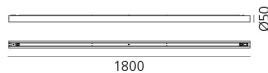

# Alphabet of light system - Wall/Ceiling - Linear - 1800 mm - 3000K - Intermediate - Not powered

BIG - Bjarke Ingels Group

IP20    Dimmerable: 

## LUMINAIRE

- Watt: **33W**
- Delivered lumens output: **2932lm**
- CCT: **3000K**
- Efficiency: **80%**
- Efficacy: **88.83lm/W**
- CRI: **80**
- Dimmable Typology: **Push & APP, Push/DALI**

## Notes

Max 10 m for each power unit (10 m in one direction or 5 m in both directions).  
Ceiling rose with power supply for each group. (depending on the power supply chosen, the product could be APP Compatible). DALI dimming possible for the entire system or for groups of modules powered by the same driver.

## DIMENSIONS

- Length: **cm 179**