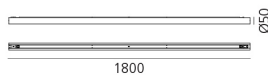

# Alphabet of light system - Wall/Ceiling - Linear - 1800 mm - 3000K - Terminal - Powered - Semi-Recessed

BIG - Bjarke Ingels Group

IP20    Dimmerable: 

## LUMINAIRE

- Watt: **33W**
- Delivered lumens output: **2932lm**
- CCT: **3000K**
- Efficiency: **80%**
- Efficacy: **88.83lm/W**
- CRI: **80**
- Dimmable Typology: **Push & APP,Push/DALI**

## Notes

Max 10 m for each power unit (10 m in one direction or 5 m in both directions).  
Ceiling rose with power supply for each group. (depending on the power supply chosen, the product could be APP Compatible). DALI dimming possible for the entire system or for groups of modules powered by the same driver.

## DIMENSIONS

- Length: **cm 179**