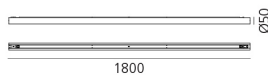

Alphabet of light system - Wall/Ceiling - Linear - 1800 mm - 3500K - Intermediate - Powered - Semi-Recessed

BIG - Bjarke Ingels Group

IP20    Dimmerable: 

LUMINAIRE

- Watt: **33W**
- Delivered lumens output: **2977lm**
- CCT: **3500K**
- Efficiency: **80%**
- Efficacy: **90.21lm/W**
- CRI: **80**
- Dimmable Typology: **Push & APP, Push/DALI**

Notes

Max 10 m for each power unit (10 m in one direction or 5 m in both directions). Ceiling rose with power supply for each group. (depending on the power supply chosen, the product could be APP Compatible). DALI dimming possible for the entire system or for groups of modules powered by the same driver.

DIMENSIONS

- Length: **cm 179**

SOURCES INCLUDED

- Category: **Led**
- Number: **1**
- Watt: **33W**
- Color Tolerance: **MacAdam 3SDCM**
- Service Life: **L80 (12K) 72000h**

Accessories

Rose/Power Supply - Wall/Ceiling - Remote - APP
Compatible
2271010APP

Rose/Power Supply - Wall/Ceiling - Remote
2271010A

Linear - curve 60° right joint (N°5)
2253010A

Linear - curve 60° left joint (N°6)
2254010A