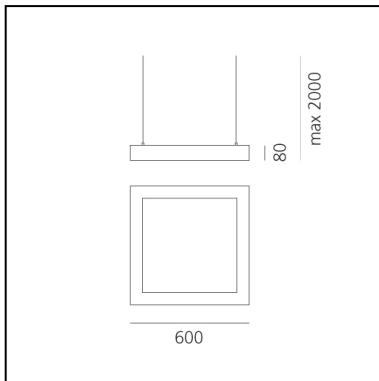

Altrove 600 Suspension LED Direct/Indirect emission

Carlotta de Bevilacqua

IP20 

LUMINAIRE

- Watt: **80W**
- Delivered lumens output: **3140lm**
- CCT: **3000K**
- Efficiency: **36%**
- Efficacy: **39.25lm/W**
- CRI: **90**

PRODUCT CODE: 1540110A

FEATURES

- Article Code: **1540110A**
- Colour: **Aluminium**
- Installation: **Suspension**
- Material: **Methacrylate, aluminium**
- Series: **Design Collection**
- Environment: **Indoor**
- design by: **Carlotta de Bevilacqua**

DIMENSIONS

- Length: **cm 60**
- Width: **cm 60**
- Height: **cm 8**
- Max Height from ceiling: **cm 200**

SOURCES INCLUDED

- Category: **Led**
- Number: **4**
- Watt: **16.8W**
- Delivered lumens output: **3024lm**
- Color temperature (K): **3000K**
- CRI: **90**
- Color Tolerance: **MacAdam 3SDCM**
- Efficacy: **180lm/W**
- Service Life: **50000-L70**