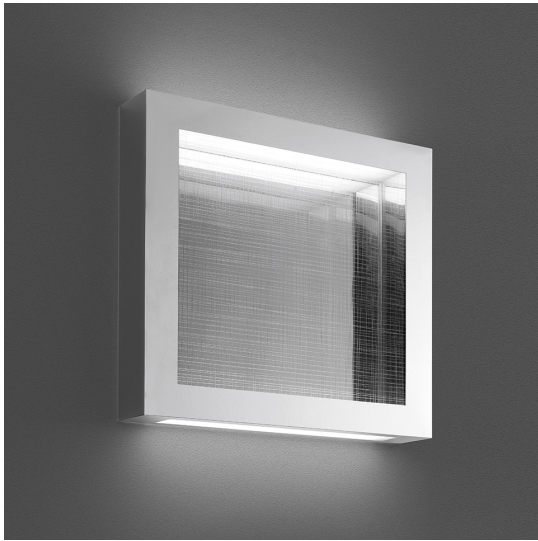

Altrove 600 Wall/ceiling LED

Carlotta de Bevilacqua

IP20  Dimmerable: 

LUMINAIRE

- Watt: **76W**
- Delivered lumens output: **3141lm**
- CCT: **3000K**
- Efficiency: **37%**
- Efficacy: **41.33lm/W**
- CRI: **90**
- Dimmable Typology: **Push**

PRODUCT CODE: 1538110A

FEATURES

- Article Code: **1538110A**
- Colour: **Aluminium**
- Installation: **WallCeiling**
- Material: **Methacrylate, aluminium**
- Series: **Design Collection**
- Environment: **Indoor**
- design by: **Carlotta de Bevilacqua**

DIMENSIONS

- Length: **cm 60**
- Width: **cm 60**
- Height: **cm 8**

SOURCES INCLUDED

- Category: **Led**
- Number: **4**
- Watt: **16.8W**
- Delivered lumens output: **3024lm**
- Color temperature (K): **3000K**
- CRI: **90**
- Color Tolerance: **MacAdam 3SDCM**
- Efficacy: **180lm/W**
- Service Life: **50000-L70**