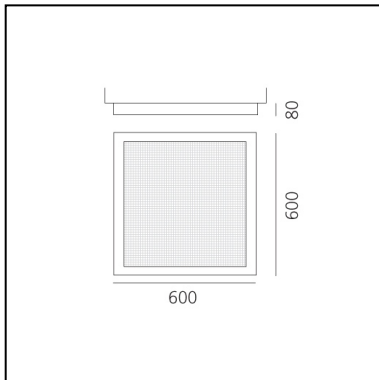

Altrove 600 Wall/ceiling LED

Carlotta de Bevilacqua

IP20  Dimmerable: 

LUMINAIRE

- Watt: **76W**
- Delivered lumens output: **3141lm**
- CCT: **3000K**
- Efficiency: **37%**
- Efficacy: **41.33lm/W**
- CRI: **90**
- Dimmable Typology: **Push**

PRODUCT CODE: 1538110A

FEATURES

- Article Code: **1538110A**
- Colour: **Aluminium**
- Installation: **WallCeiling**
- Material: **Methacrylate, aluminium**
- Series: **Design Collection**
- Environment: **Indoor**
- design by: **Carlotta de Bevilacqua**

DIMENSIONS

- Length: **cm 60**
- Width: **cm 60**
- Height: **cm 8**

SOURCES INCLUDED

- Category: **Led**
- Number: **4**
- Watt: **16.8W**
- Delivered lumens output: **3024lm**
- Color temperature (K): **3000K**
- CRI: **90**
- Color Tolerance: **MacAdam 3SDCM**
- Efficacy: **180lm/W**
- Service Life: **50000-L70**