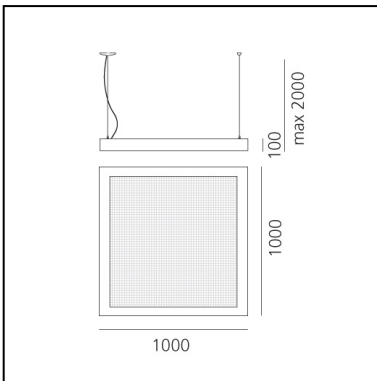

Altrove Suspension LED Direct/Indirect emission - App Compatible

Carlotta de Bevilacqua

IP20 

LUMINAIRE

- Watt: **138W**
- Delivered lumens output: **4772lm**
- CCT: **3000K**
- Efficiency: **42%**
- Efficacy: **34.58lm/W**
- CRI: **0**

Accessories

NO
IMAGE
AVAILABLE

ALTROVE MWL KIT
SOSP/ALIMENT.
1339010A

PRODUCT CODE: 1340150app

FEATURES

- Article Code: **1340150app**
- Colour: **Aluminium**
- Installation: **Suspension**
- Material: **Methacrylate, aluminium**
- Series: **Design Collection**
- Environment: **Indoor**
- design by: **Carlotta de Bevilacqua**

DIMENSIONS

- Length: **cm 100**
- Width: **cm 100**
- Height: **cm 10**
- Max Height from ceiling: **cm 200**

SOURCES INCLUDED

- Category: **Led RGB**
- Number: **1**
- Watt: **80W**
- Category: **Led**
- Number: **1**
- Watt: **90W**
- Color temperature (K): **3000K**