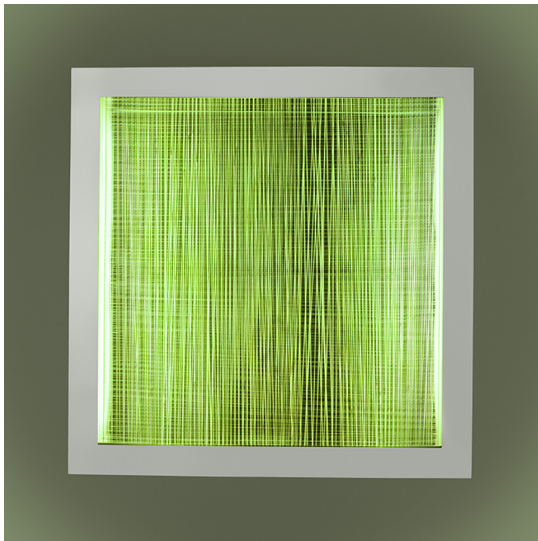

Altrove Wall/ceiling LED - App Compatible

Carlotta de Bevilacqua

LUMINAIRE

- Watt: **138W**
- Delivered lumens output: **3298lm**
- CCT: **3000K**
- Efficiency: **29%**
- Efficacy: **23.9lm/W**
- CRI: **0**

PRODUCT CODE: 1352150app

FEATURES

- Article Code: **1352150app**
- Colour: **Aluminium**
- Installation: **CeilingWall**
- Material: **Methacrylate, aluminium**
- Series: **Design Collection**
- Environment: **Indoor**
- design by: **Carlotta de Bevilacqua**

DIMENSIONS

- Length: **cm 100**
- Width: **cm 100**
- Height: **cm 10**

SOURCES INCLUDED

- Category: **Led RGB**
- Number: **1**
- Watt: **80W**
- Category: **Led**
- Number: **1**
- Watt: **90W**
- Color temperature (K): **3000K**