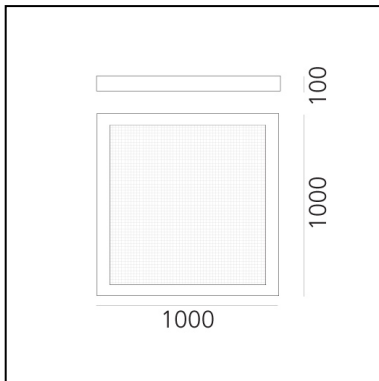

Altrove Wall/ceiling LED - App Compatible

Carlotta de Bevilacqua

LUMINAIRE

- Watt: **138W**
- Delivered lumens output: **3298lm**
- CCT: **3000K**
- Efficiency: **29%**
- Efficacy: **23.9lm/W**
- CRI: **0**

DIMENSIONS

- Length: **cm 100**
- Width: **cm 100**
- Height: **cm 10**

SOURCES INCLUDED

- Category: **Led RGB**
- Number: **1**
- Watt: **80W**
- Category: **Led**
- Number: **1**
- Watt: **90W**
- Color temperature (K): **3000K**