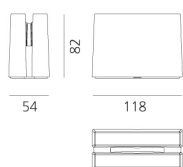

LUMINAIRE

- Watt: **3W**
- Delivered lumens output: **20lm**
- CRI: **80**

Notes

Driver supplied separately.

DESCRIPTION

An innovative patented optic realizes a light blade that, from a single LED source, draws a 360 ° light profile. A perfect tool for architectural lighting that emphasizes with high efficiency the different opening profiles

PRODUCT CODE: T4521030

FEATURES

- Article Code: **T4521030**
- Colour: **Aluminium**
- Installation: **CeilingWallFloor**
- Series: **Architectural Outdoor**
- Environment: **Outdoor**
- design by: **Carlotta de Bevilacqua**

DIMENSIONS

- Length: **cm 11.7**
- Width: **cm 5.2**
- Height: **cm 8.1**
- Impact Resistance: **IK06**