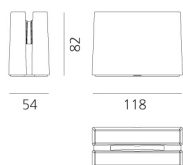

Antartikós - White Light

Carlotta de Bevilacqua

IP65    Dimmerable: 

LUMINAIRE

- Watt: **3W**
- Delivered lumens output: **20lm**
- CCT: **3000K**
- CRI: **80**
- Dimmable Typology: **Push/DALI**

Notes

Driver 500/700mA supplied separately. Depending on the driver, the device can be dimmable or non-dimmable. N° device per driver: 1-5 DV3003, 1-4 NL19035, 1-9 DV1003, 1-12 DV1042

DIMENSIONS

- Length: **cm 11.7**
- Width: **cm 5.2**
- Height: **cm 8.1**
- Impact Resistance: **IK06**

Accessories

NO
IMAGE
AVAILABLE

Driver 25W - 220-240Vac - 164x38x25 (LxWxH) -
Dimmable DALI/PUSH
DV1003