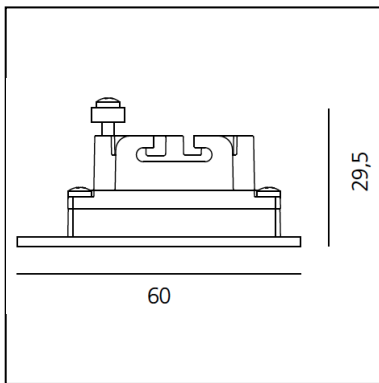

DESCRIPTION

Light fixture with high-performance LED light sources. Wall or ceiling installation. Composed by: frame, body, asymmetrical reflector, fixing springs or housing. Body in injection mould of aluminium. Frame in aluminium. Body and frame are painted with outdoor treatment three stages: nanotechnologies, antioxidant primer, polyester paint. Metalized polycarbonate reflector. Silicone gasket. Protection screen in tempered glass, 3mm-thick. Housing in bend metal. Electrical connection to the ballast by means of a cable with appropriate terminal board supplied with the fixture. White monochromatic LEDs available in 2 colour temperatures: Warm = 3000K Neutral = 4000K IP Rating IP65 or IP40. Insulation class III. Technical features of light fixtures in compliance with EN60598-1. Installation must be carried out by specialized personnel. Carefully follow the instructions.

IP40