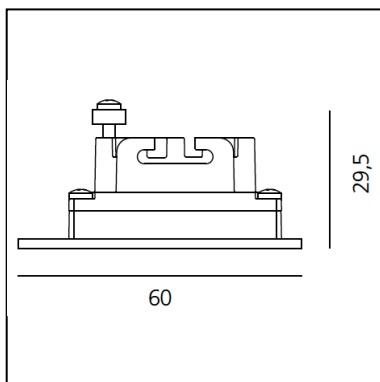

Aria Micro - 2,5W 3000K - IP65 - Black

DESCRIPTION

Light fixture with high-performance LED light sources. Wall or ceiling installation. Composed by: frame, body, asymmetrical reflector, fixing springs or housing. Body in injection mould of aluminium. Frame in aluminium. Body and frame are painted with outdoor treatment three stages: nanotechnologies, antioxidant primer, polyester paint. Metalized polycarbonate reflector. Silicone gasket. Protection screen in tempered glass, 3mm-thick. Housing in bend metal. Electrical connection to the ballast by means of a cable with appropriate terminal board supplied with the fixture. White monochromatic LEDs available in 2 colour temperatures: Warm = 3000K Neutral = 4000K IP Rating IP65 or IP40. Insulation class III. Technical features of light fixtures in compliance with EN60598-1. Installation must be carried out by specialized personnel. Carefully follow the instructions.

DIMENSIONS

- Length: **cm 6**
- Height: **cm 6**
- Recessed depth: **cm 3**
- Cutout shape: **Squared**
- Weight: **cm 0.6**

SOURCES INCLUDED

- Category: **Led**
- Number: **1**
- Watt: **2,5W**
- Delivered lumens output: **165lm**
- Color temperature (K): **3000K**
- CRI: **=80(min.)**
- Color Tolerance: **MacAdam 4SDCM)**
- Efficacy: **72lm/W**
- Service Life: **L70(10K)>60500h**

LUMINAIRE

- Watt: **3W**
- Delivered lumens output: **57lm**
- CCT: **3000K**
- Efficiency: **35%**
- Efficacy: **19lm/W**
- CRI: **80**

Accessories

NO
IMAGE
AVAILABLE

ALIMENT. 8,4W 350mA (indip.) NL19032