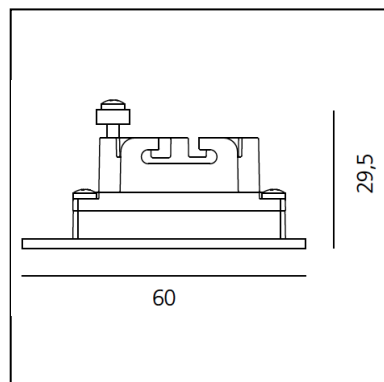

Aria Micro - 2,5W 3000K - IP65 - Silver

DESCRIPTION

Light fixture with high-performance LED light sources. Wall or ceiling installation. Composed by: frame, body, asymmetrical reflector, fixing springs or housing. Body in injection mould of aluminium. Frame in aluminium. Body and frame are painted with outdoor treatment three stages: nanotechnologies, antioxidant primer, polyester paint. Metalized polycarbonate reflector. Silicone gasket. Protection screen in tempered glass, 3mm-thick. Housing in bend metal. Electrical connection to the ballast by means of a cable with appropriate terminal board supplied with the fixture. White monochromatic LEDs available in 2 colour temperatures: Warm = 3000K Neutral = 4000K IP Rating IP65 or IP40. Insulation class III. Technical features of light fixtures in compliance with EN60598-1. Installation must be carried out by specialized personnel. Carefully follow the instructions.

DIMENSIONS

- Length: **cm 6**
- Height: **cm 6**
- Recessed depth: **cm 3**
- Cutout shape: **Squared**
- Weight: **cm 0.6**

SOURCES INCLUDED

- Category: **Led**
- Number: **1**
- Watt: **2,5W**
- Delivered lumens output: **165lm**
- Color temperature (K): **3000K**
- CRI: **=80(min.)**
- Color Tolerance: **MacAdam 4SDCM)**
- Efficacy: **72lm/W**
- Service Life: **L70(10K)>60500h**

LUMINAIRE

- Watt: **3W**
- Delivered lumens output: **57lm**
- CCT: **3000K**
- Efficiency: **35%**
- Efficacy: **19lm/W**
- CRI: **80**

Accessories

NO
IMAGE
AVAILABLE

ALIMENT. 8,4W 350mA (indip.) NL19032