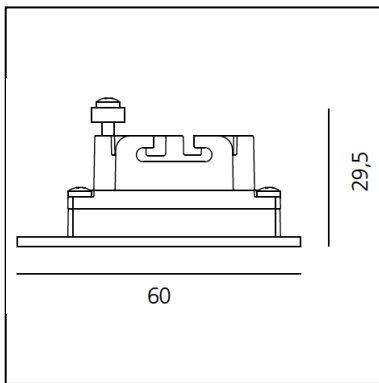

Aria Micro - 2,5W 3000K - IP65 - White

IP65 

LUMINAIRE

- Watt: **3W**
- Delivered lumens output: **57lm**
- CCT: **3000K**
- Efficiency: **35%**
- Efficacy: **19lm/W**
- CRI: **80**

DESCRIPTION

Light fixture with high-performance LED light sources. Wall or ceiling installation. Composed by: frame, body, asymmetrical reflector, fixing springs or housing. Body in injection mould of aluminium. Frame in aluminium. Body and frame are painted with outdoor treatment three stages: nanotechnologies, antioxidant primer, polyester paint. Metalized polycarbonate reflector. Silicone gasket. Protection screen in tempered glass, 3mm-thick. Housing in bend metal. Electrical connection to the ballast by means of a cable with appropriate terminal board supplied with the fixture. White monochromatic LEDs available in 2 colour temperatures: Warm = 3000K Neutral = 4000K IP Rating IP65 or IP40. Insulation class III. Technical features of light fixtures in compliance with EN60598-1. Installation must be carried out by specialized personnel. Carefully follow the instructions.

PRODUCT CODE: NL31019VTK006

FEATURES

- Article Code: **NL31019VTK006**
- Colour: **White**
- Installation: **WallCeiling**
- Material: **Aluminum, polycarbonate, tempered glass**
- Series: **Architectural Outdoor**
- Environment: **Outdoor**

DIMENSIONS

- Length: **cm 6**
- Height: **cm 6**
- Recessed depth: **cm 3**
- Cutout shape: **Squared**
- Weight: **cm 0.6**

SOURCES INCLUDED

- Category: **Led**
- Number: **1**
- Watt: **2,5W**
- Delivered lumens output: **165lm**
- Color temperature (K): **3000K**
- CRI: **=80(min.)**
- Color Tolerance: **MacAdam 4SDCM)**
- Efficacy: **72lm/W**
- Service Life: **L70(10K)>60500h**