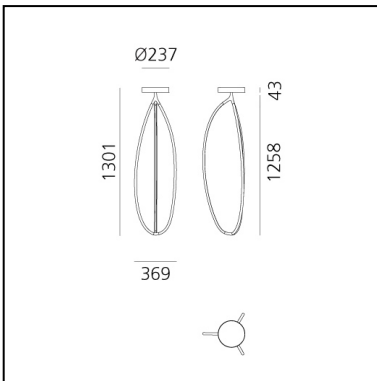

Arrival 130 ceiling - Black - APP Compatible

Ludovica+Roberto Palomba

IP20   Dimmbar: 

LUMINAIRE

- Watt: **48W**
- Lichtstrom (lm): **1618lm**
- CCT: **3000K**
- Efficiency: **35%**
- Efficacy: **33.71lm/W**
- CRI: **90**
- Dimmable Typology: **Push**

BESCHREIBUNG

Arrival is a complete lamp family with dynamic, flowing shapes that sculpt light with delicate, graphic lines. Branching out from a central joint, common to all the different versions, each model has three arms that form a soft, organic geometric shape through a profile that is both light and structure. Each element has a section that leaves the aluminium profile visible from the outside while generating a light-diffusing surface inside.

DIMENSION

- Breite: **cm 36.9**
- Höhe: **cm 130.1**
- Breite Fuß: **cm 4.3**
- Durchmesser Fuß: **cm 23.7**