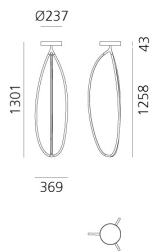

Arrival 130 ceiling - Brass

Ludovica + Roberto Palomba

IP20   Dimmerable: 

LUMINAIRE

- Watt: **50W**
- Delivered lumens output: **2980lm**
- CCT: **3000K**
- CRI: **90**
- Dimmable Typology: **Push**

DESCRIPTION

Arrival is a complete lamp family with dynamic, flowing shapes that sculpt light with delicate, graphic lines.

Branching out from a central joint, common to all the different versions, each model has three arms that form a soft, organic geometric shape through a profile that is both light and structure. Each element has a section that leaves the aluminium profile visible from the outside while generating a light-diffusing surface inside.

DIMENSIONS

- Width: **cm 36.9**
- Height: **cm 130.1**
- Base Width: **cm 4.3**
- Base Diameter: **cm 23.7**