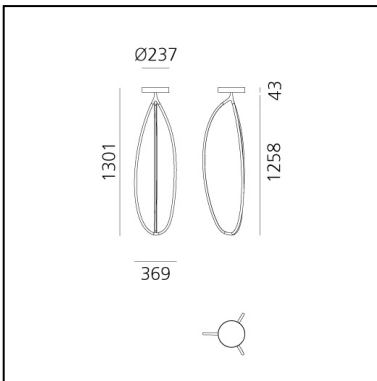

## LUMINAIRE

- Watt: **48W**
- Lichtstrom (lm): **1618lm**
- CCT: **3000K**
- Efficiency: **35%**
- Efficacy: **33.71lm/W**
- CRI: **90**
- Dimmable Typology: **Push**

## BESCHREIBUNG

Arrival is a complete lamp family with dynamic, flowing shapes that sculpt light with delicate, graphic lines. Branching out from a central joint, common to all the different versions, each model has three arms that form a soft, organic geometric shape through a profile that is both light and structure. Each element has a section that leaves the aluminium profile visible from the outside while generating a light-diffusing surface inside.

## DIMENSION

- Breite: **cm 36.9**
- Höhe: **cm 130.1**
- Breite Fuß: **cm 4.3**
- Durchmesser Fuß: **cm 23.7**