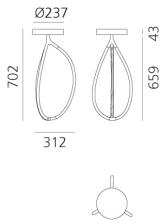

Arrival 70 ceiling - Black

Ludovica + Roberto Palomba

IP20   Dimmerable: 

LUMINAIRE

- Watt: **25W**
- Delivered lumens output: **1490lm**
- CCT: **3000K**
- CRI: **90**
- Dimmable Typology: **Push**

DESCRIPTION

Arrival is a complete lamp family with dynamic, flowing shapes that sculpt light with delicate, graphic lines.

Branching out from a central joint, common to all the different versions, each model has three arms that form a soft, organic geometric shape through a profile that is both light and structure. Each element has a section that leaves the aluminium profile visible from the outside while generating a light-diffusing surface inside. The resulting elements blend into spaces with a presence that is discreet yet distinctive thanks to the shape and quality of the softly diffused light. These are elegant lighting tools, perfect for use in multiple series or for combining the different versions together depending on the requirements of the installation spaces.

DIMENSIONS

- Width: **cm 31.2**
- Height: **cm 70.2**
- Base Width: **cm 4.3**
- Base Diameter: **cm 23.7**