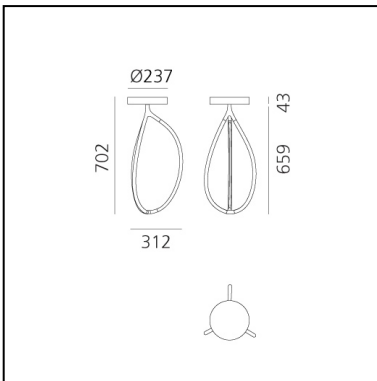

Arrival 70 ceiling - Black - APP Compatible

Ludovica+Roberto Palomba

IP20   Dimmbar: 

LUMINAIRE

- Watt: **26W**
- Lichtstrom (lm): **809lm**
- CCT: **3000K**
- Efficiency: **35%**
- Efficacy: **31.12lm/W**
- CRI: **90**
- Dimmable Typology: **Push**

BESCHREIBUNG

Arrival is a complete lamp family with dynamic, flowing shapes that sculpt light with delicate, graphic lines. Branching out from a central joint, common to all the different versions, each model has three arms that form a soft, organic geometric shape through a profile that is both light and structure. Each element has a section that leaves the aluminium profile visible from the outside while generating a light-diffusing surface inside.

ARTIKELNUMMER: 1554030APP

FUNKTIONEN

- Artikelnummer: **1554030APP**
- Farbe: **Black**
- Installation: **Deckenleuchte**
- Material: **Aluminium, silicone**
- Serie: **Design Collection**
- design: **Ludovica+Roberto Palomba**

DIMENSION

- Breite: **cm 31.2**
- Höhe: **cm 70.2**
- Breite Fuß: **cm 4.3**
- Durchmesser Fuß: **cm 23.7**