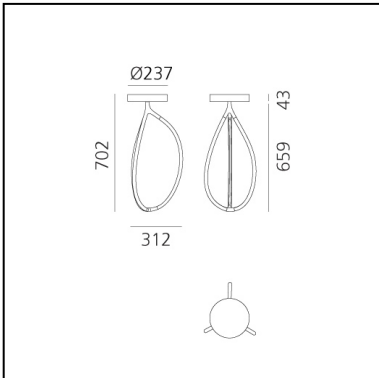

Arrival 70 ceiling - Black - APP Compatible

Ludovica + Roberto
Palomba

IP20   Dimmerable: 

LUMINAIRE

- Watt: **26W**
- Delivered lumens output: **809lm**
- CCT: **3000K**
- Efficiency: **35%**
- Efficacy: **31.12lm/W**
- CRI: **90**
- Dimmable Typology: **Push**

DESCRIPTION

Arrival is a complete lamp family with dynamic, flowing shapes that sculpt light with delicate, graphic lines. Branching out from a central joint, common to all the different versions, each model has three arms that form a soft, organic geometric shape through a profile that is both light and structure. Each element has a section that leaves the aluminium profile visible from the outside while generating a light-diffusing surface inside.

DIMENSIONS

- Width: **cm 31.2**
- Height: **cm 70.2**
- Base Width: **cm 4.3**
- Base Diameter: **cm 23.7**