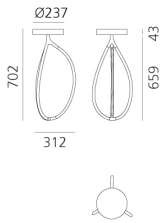

LUMINAIRE

- Watt: **25W**
- Delivered lumens output: **1490lm**
- CCT: **3000K**
- CRI: **90**
- Dimmable Typology: **Push**

DESCRIPTION

Arrival is a complete lamp family with dynamic, flowing shapes that sculpt light with delicate, graphic lines.

Branching out from a central joint, common to all the different versions, each model has three arms that form a soft, organic geometric shape through a profile that is both light and structure. Each element has a section that leaves the aluminium profile visible from the outside while generating a light-diffusing surface inside.

The resulting elements blend into spaces with a presence that is discreet yet distinctive thanks to the shape and quality of the softly diffused light.

These are elegant lighting tools, perfect for use in multiple series or for combining the different versions together depending on the requirements of the installation spaces.

PRODUCT CODE: 1554010APP

FEATURES

- Article Code: **1554010APP**
- Colour: **Brass**
- Installation: **Ceiling**
- Material: **Aluminium, silicone**
- Series: **Design Collection**
- design by: **Ludovica + Roberto Palomba**

DIMENSIONS

- Width: **cm 31.2**
- Height: **cm 70.2**
- Base Width: **cm 4.3**
- Base Diameter: **cm 23.7**