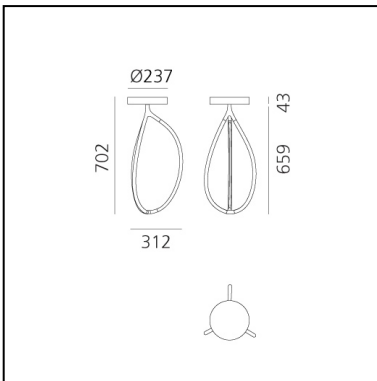

## LUMINAIRE

- Watt: **26W**
- Lichtstrom (lm): **809lm**
- CCT: **3000K**
- Efficiency: **35%**
- Efficacy: **31.12lm/W**
- CRI: **90**
- Dimmable Typology: **Push**

## BESCHREIBUNG

Arrival is a complete lamp family with dynamic, flowing shapes that sculpt light with delicate, graphic lines. Branching out from a central joint, common to all the different versions, each model has three arms that form a soft, organic geometric shape through a profile that is both light and structure. Each element has a section that leaves the aluminium profile visible from the outside while generating a light-diffusing surface inside.

## DIMENSION

- Breite: **cm 31.2**
- Höhe: **cm 70.2**
- Breite Fuß: **cm 4.3**
- Durchmesser Fuß: **cm 23.7**