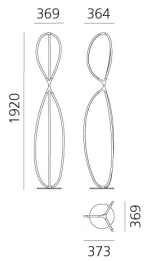

Arrival floor - Black

Ludovica + Roberto Palomba

IP20  

LUMINAIRE

- Watt: **76W**
- Delivered lumens output: **4615lm**
- CCT: **3000K**
- CRI: **90**
- Dimmer Typology: **Touch Dimmer su cavo**

DESCRIPTION

Arrival is a complete lamp family with dynamic, flowing shapes that sculpt light with delicate, graphic lines.

Branching out from a central joint, common to all the different versions, each model has three arms that form a soft, organic geometric shape through a profile that is both light and structure. Each element has a section that leaves the aluminium profile visible from the outside while generating a light-diffusing surface inside.

PRODUCT CODE: 1552030A

FEATURES

- Article Code: **1552030A**
- Colour: **Black**
- Installation: **Floor**
- Material: **Aluminium, silicone**
- Series: **Design Collection**
- design by: **Ludovica + Roberto Palomba**

DIMENSIONS

- Length: **cm 37.3**
- Width: **cm 36.9**
- Height: **cm 192**