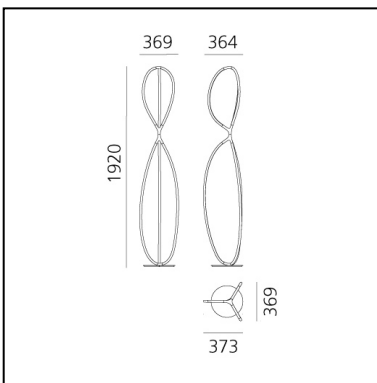

Arrival floor - Black - APP Compatible

Ludovica+Roberto Palomba

IP20  

LUMINAIRE

- Watt: **77W**
- Lichtstrom (lm): **2422lm**
- CCT: **3000K**
- Efficiency: **35%**
- Efficacy: **31.46lm/W**
- CRI: **90**
- Dimmer Typology: **Touch Dimmer su cavo**

BESCHREIBUNG

Arrival is a complete lamp family with dynamic, flowing shapes that sculpt light with delicate, graphic lines. Branching out from a central joint, common to all the different versions, each model has three arms that form a soft, organic geometric shape through a profile that is both light and structure. Each element has a section that leaves the aluminium profile visible from the outside while generating a light-diffusing surface inside.

DIMENSION

- Länge: **cm 37.3**
- Breite: **cm 36.9**
- Höhe: **cm 192**