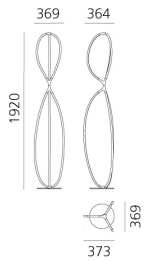

Arrival floor - Brass

Ludovica + Roberto Palomba

IP20  

LUMINAIRE

- Watt: **76W**
- Delivered lumens output: **4615lm**
- CCT: **3000K**
- CRI: **90**
- Dimmer Typology: **Touch Dimmer su cavo**

DESCRIPTION

Arrival is a complete lamp family with dynamic, flowing shapes that sculpt light with delicate, graphic lines.

Branching out from a central joint, common to all the different versions, each model has three arms that form a soft, organic geometric shape through a profile that is both light and structure. Each element has a section that leaves the aluminium profile visible from the outside while generating a light-diffusing surface inside.

DIMENSIONS

- Length: **cm 37.3**
- Width: **cm 36.9**
- Height: **cm 192**